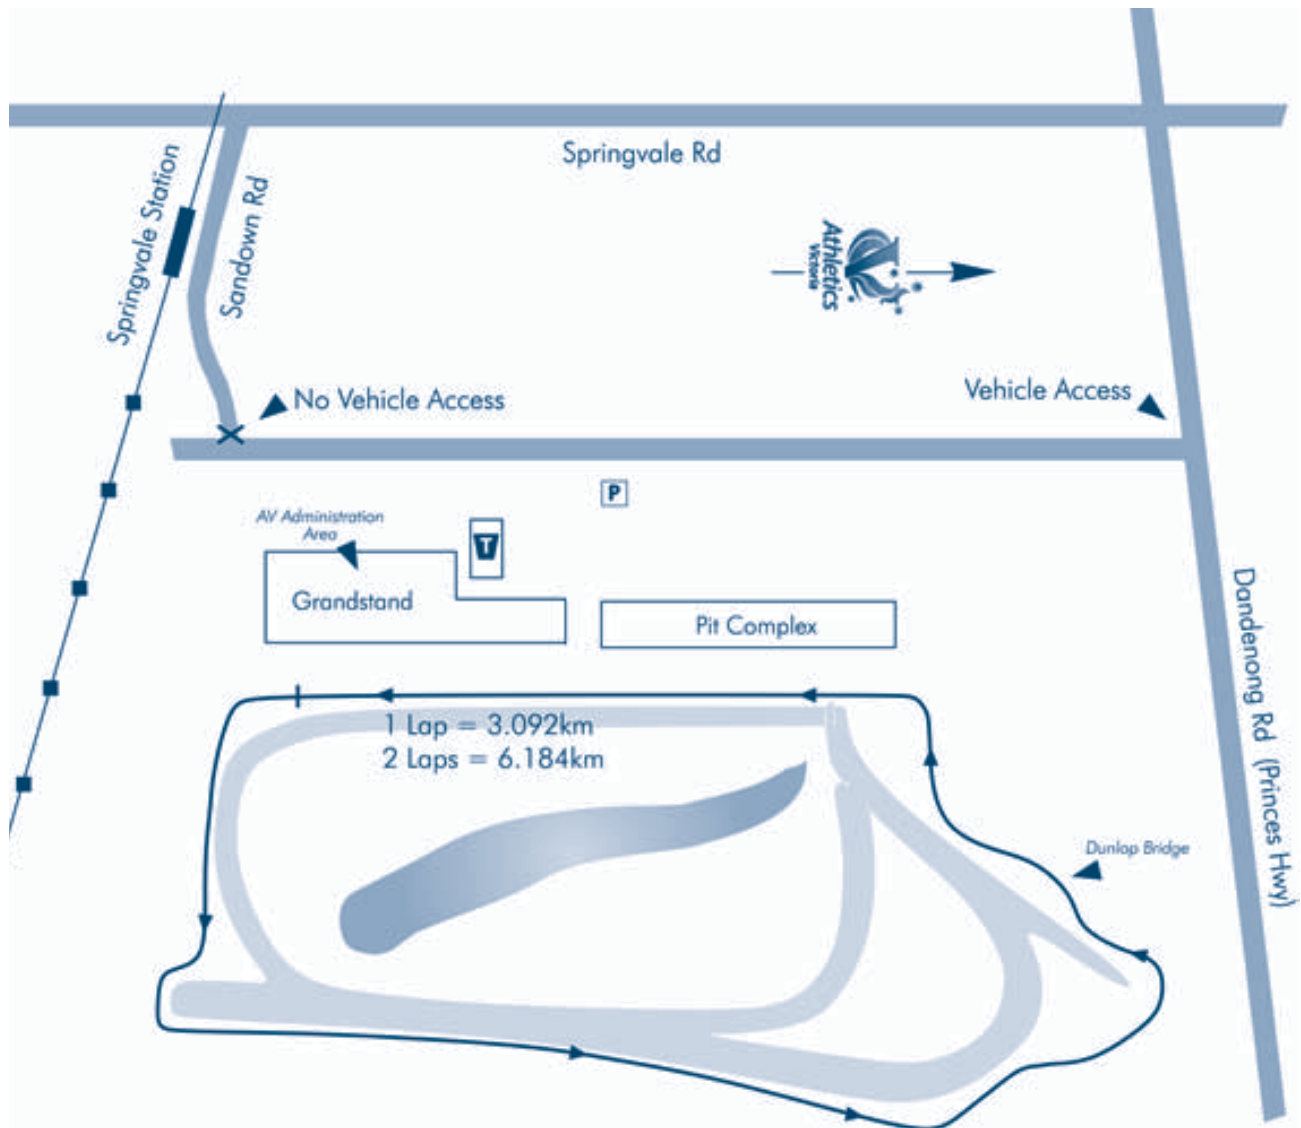

RACE SUPPORTERS

Melbourne Racing Club

2008 RESULTS – SANDOWN RACECOURSE RELAYS

Men	First		Second		Third	
Open Div 1 (6 x 6.2km)	Box Hill	1:53.16	Ballarat City	1:55.31	Geelong Region	1:55.32
40+ (3 x 6.2km)	APS United	1:01.34	Traralgon Harriers	1:05.59	Ballarat City	1:06.29
50+ (3 x 6.2km)	Malvern	1:08.55	Collingwood	1:09.37	APS United	1:09.54
U20 (3 x 6.2km)	Ringwood	1:05.15	Box Hill	1:05.47	Western Athletics	1:07.04
U18 (3 x 3.1km)	Knox Athletics	29:46	Keilor St Bernards	30:53	Frankston	31:00
U16 (3 x 3.1km)	Knox Athletics	32:02	East Melb Harriers	32:07	Malvern	32:24
U14 (3 x 3.1km)	Mornington Peninsula	32:58	Ballarat City	33:31	Malvern	36:05