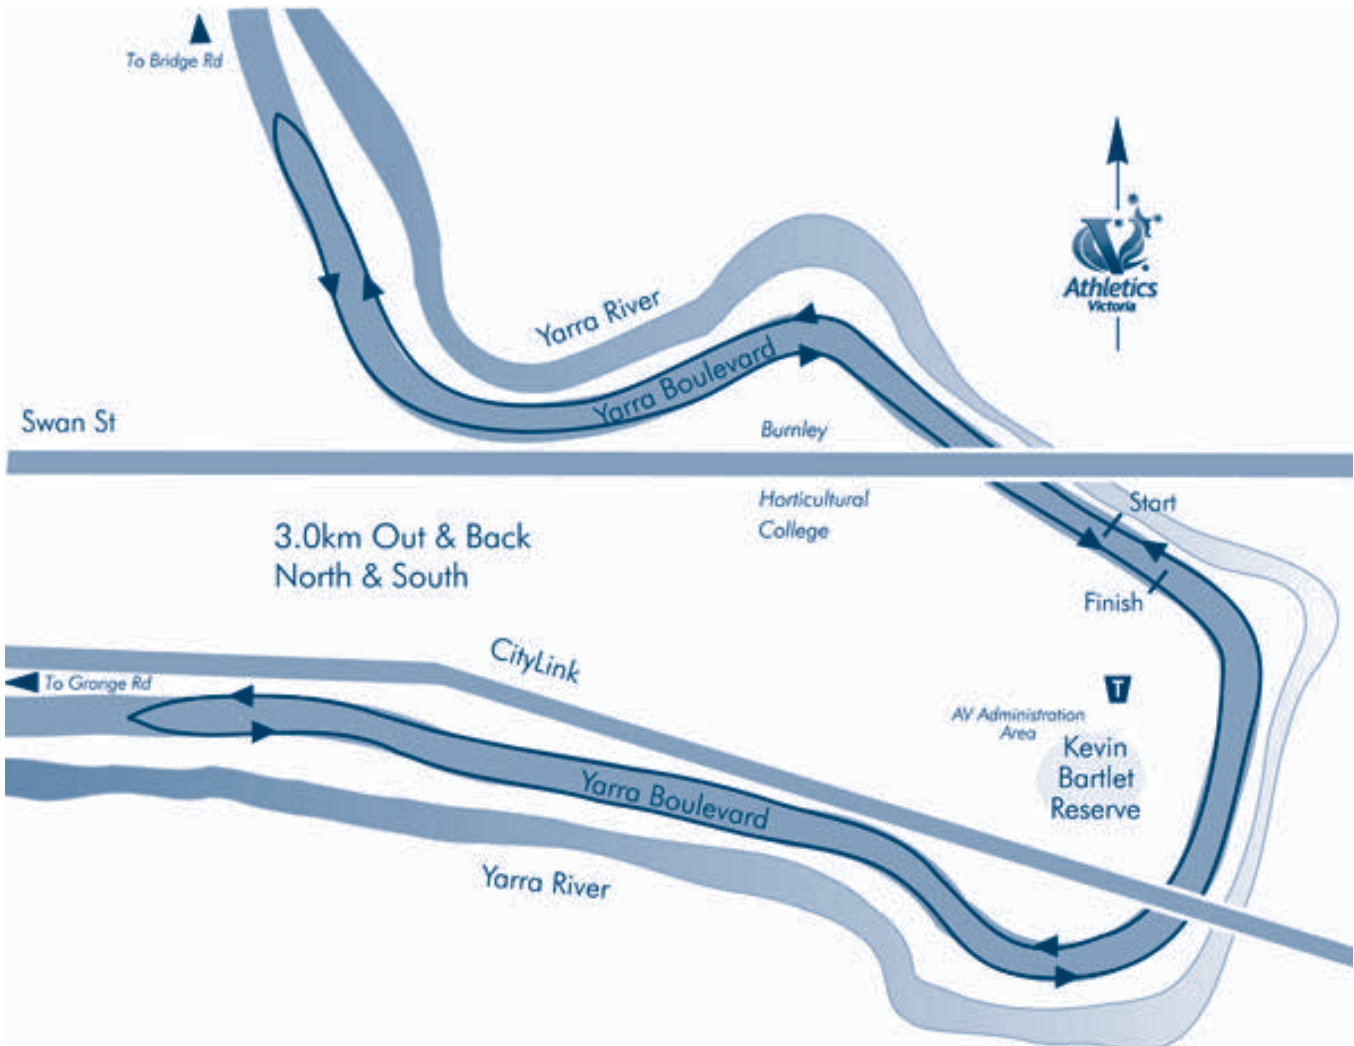

ADVANCED FREIGHT MANAGEMENT VICTORIAN HALF MARATHON

Sunday 6 September 2009 Burnley

Enter Yarra Boulevard from Swan St or Grange Rd
Melway Ref 59 B1

THE EVENT

One of Australia's fastest half marathons run along the Yarra Boulevard – the perfect opportunity to run a half marathon PB.

PLEASE NOTE

All roads closed at 7.30am.
No parking access after this time.

RACE SUPPORTERS

Advanced Freight Management

2008 RESULTS – HALF MARATHON, BURNLEY

Men (21.1km)					Women (21.1km)				
Open	1st	Jason Woolhouse	GER	1:06.15	Open	1st	Nicole Chapple	BOH	1:14.38
40+		James Atkinson	AWA	1:10.10	40+		Anne Martin	BYC	1:26.17
45+		Michael McIntyre	KSB	1:14.41	45+		Jeanette Chapman	COL	1:35.48
50+		Peter Gaffney	KSB	1:18.17	50+		Stacey Van Dueren	COB	1:23.14
55+		Paul Twining	COL	1:24.22					
60+		Ian Rands	OAK	1:34.35					